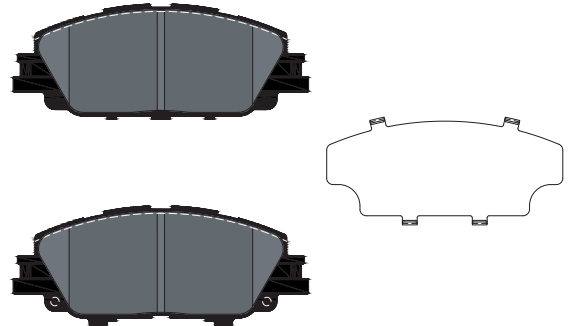

RANGE UPDATE

Part-No.: 2621701

Make	Model	Type	Year	Axle
TOYOTA	COROLLA Hatchback (_E21_)	1.2 4WD (NRE214H)	01/19	front
TOYOTA	COROLLA Saloon (_E21_)	1.8 VVTi (ZRE212, ZRE211)	01/19	front
TOYOTA	YARIS CROSS (MXP_)	1.5 (MXPB10)	09/20	front
TOYOTA	YARIS CROSS (MXP_)	1.5 (MXPB10)	09/20	front
TOYOTA	YARIS CROSS (MXP_)	1.5 Hybrid (MXPJ10)	09/20	front
TOYOTA	YARIS CROSS (MXP_)	1.5 Hybrid (MXPJ10)	09/20	front
TOYOTA	YARIS CROSS (MXP_)	1.5 Hybrid All-wheel Drive (MXPJ15)	09/20	front
TOYOTA	YARIS CROSS (MXP_)	1.5 Hybrid All-wheel Drive (MXPJ15)	09/20	front