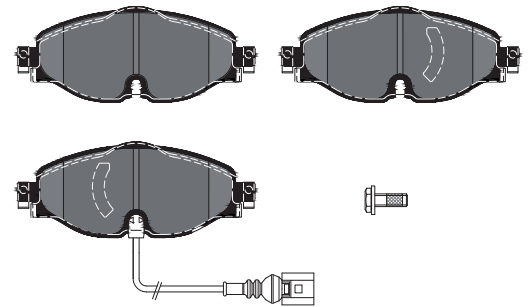

## Part-No.: 2568301

Make	Model	Type	Year	Axle
SEAT	LEON (KL1)	2.0 TFSI	03/21	front
SEAT	LEON Sportstourer (KL8)	1.5 TGi	05/21	front
SEAT	LEON Sportstourer (KL8)	2.0 TFSI	03/21	front

## Part-No.: 2630301

Make	Model	Type	Year	Axle
SEAT	LEON (KL1)	2.0 TFSI	03/21	rear
SEAT	LEON Sportstourer (KL8)	1.5 TGi	05/21	rear
SEAT	LEON Sportstourer (KL8)	2.0 TFSI	03/21	rear

Utilising cutting-edge brake technology, Textar brakes are precision engineered to offer maximum safety, performance and comfort. This uncompromising approach has been the very ethos of Textar for more than 100 years. And it's the reason why Textar remains a trusted partner to the world's leading vehicle manufacturers today.