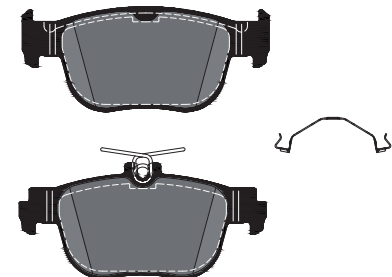

## Part-No.: 2568301

Make	Model	Type	Year	Axle
SEAT	LEON (KL1)	2.0 TFSI	03/21	front
SEAT	LEON Sportstourer (KL8)	1.5 TGi	05/21	front
SEAT	LEON Sportstourer (KL8)	2.0 TFSI	03/21	front

## Part-No.: 2630301

Make	Model	Type	Year	Axle
SEAT	LEON (KL1)	2.0 TFSI	03/21	rear
SEAT	LEON Sportstourer (KL8)	1.5 TGi	05/21	rear
SEAT	LEON Sportstourer (KL8)	2.0 TFSI	03/21	rear

Utilising cutting-edge brake technology, Textar brakes are precision engineered to offer maximum safety, performance and comfort. This uncompromising approach has been the very ethos of Textar for more than 100 years. And it's the reason why Textar remains a trusted partner to the world's leading vehicle manufacturers today.