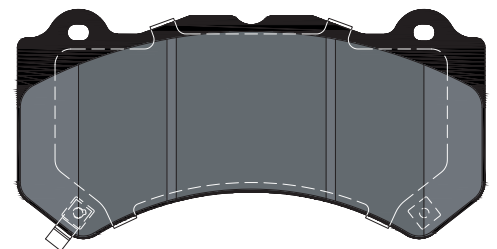

RANGE UPDATE

Part-No.: 2584901

Make	Model	Type	Year	Axle
NISSAN	GT-R (R35)	NISMO	07/14	front
NISSAN	GT-R (R35)	V6	11/16	front

Utilising cutting-edge brake technology, Textar brakes are precision engineered to offer maximum safety, performance and comfort. This uncompromising approach has been the very ethos of Textar for more than 100 years. And it's the reason why Textar remains a trusted partner to the world's leading vehicle manufacturers today.