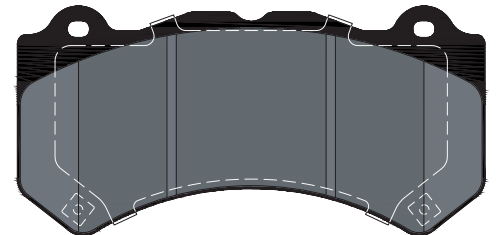

RANGE UPDATE

Part-No.: 2584901

Make	Model	Type	Year	Axle
NISSAN	GT-R (R35)	NISMO	07/14	front
NISSAN	GT-R (R35)	V6	11/16	front

Utilising cutting-edge brake technology, Textar brakes are precision engineered to offer maximum safety, performance and comfort. This uncompromising approach has been the very ethos of Textar for more than 100 years. And it's the reason why Textar remains a trusted partner to the world's leading vehicle manufacturers today.