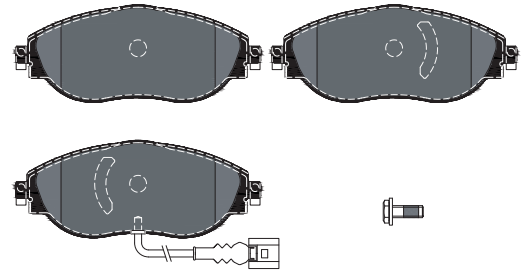

RANGE UPDATE

Part-No.: 2473803

Make	Model	Type	Year	Axle
CUPRA	LEON (KL1)	2.0 TSI	06/21	front
CUPRA	LEON (KL1)	2.0 TSI	06/21	front

Part-No.: 2630301

Make	Model	Type	Year	Axle
CUPRA	LEON (KL1)	1.4 e-HYBRID	09/20	rear
CUPRA	LEON (KL1)	1.4 e-HYBRID	09/20	rear
CUPRA	LEON (KL1)	2.0 TSI	06/21	rear
CUPRA	LEON (KL1)	VZ 1.4 e-HYBRID	09/20	rear
CUPRA	LEON (KL1)	2.0 TSI	06/21	rear
CUPRA	LEON Sportstourer (KL8)	1.4 e-HYBRID	09/20	rear