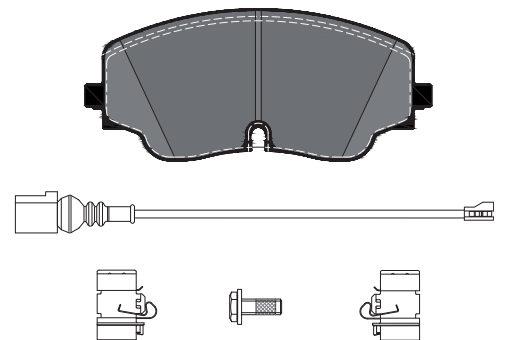

RANGE UPDATE

TEXTAR
BRAKE TECHNOLOGY

Part-No.: 2062601

Make	Model	Type	Year	Axle
VW	ARTEON (3H7, 3H8)	1.4 eHybrid	11/20	front
VW	ARTEON (3H7, 3H8)	2.0 TSI R	11/20	front
VW	ARTEON SHOOTING BRAKE (3H9)	1.4 eHybrid	11/20	front
VW	ARTEON SHOOTING BRAKE (3H9)	2.0 TSI R	11/20	front

Part-No.: 2568301

Make	Model	Type	Year	Axle
VW	ARTEON (3H7, 3H8)	1.4 eHybrid	11/20	front
VW	ARTEON (3H7, 3H8)	2.0 TDI	09/20	front
VW	ARTEON (3H7, 3H8)	2.0 TDI 4motion	09/20	front
VW	ARTEON (3H7, 3H8)	2.0 TSI R	11/20	front
VW	ARTEON SHOOTING BRAKE (3H9)	1.4 eHybrid	11/20	front
VW	ARTEON SHOOTING BRAKE (3H9)	2.0 TDI	09/20	front
VW	ARTEON SHOOTING BRAKE (3H9)	2.0 TDI 4motion	09/20	front
VW	ARTEON SHOOTING BRAKE (3H9)	2.0 TSI 4motion	09/20	front
VW	ARTEON SHOOTING BRAKE (3H9)	2.0 TSI R	11/20	front