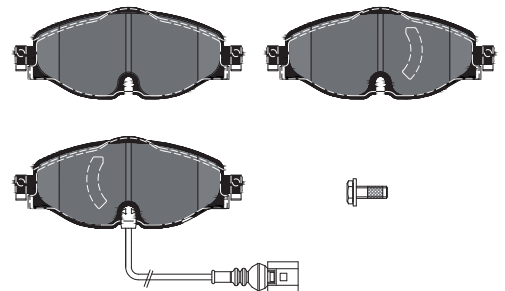

RANGE UPDATE

TEXTAR
BRAKE TECHNOLOGY

Part-No.: 2062601

Make	Model	Type	Year	Axle
VW	ARTEON (3H7, 3H8)	1.4 eHybrid	11/20	front
VW	ARTEON (3H7, 3H8)	2.0 TSI R	11/20	front
VW	ARTEON SHOOTING BRAKE (3H9)	1.4 eHybrid	11/20	front
VW	ARTEON SHOOTING BRAKE (3H9)	2.0 TSI R	11/20	front

Part-No.: 2568301

Make	Model	Type	Year	Axle
VW	ARTEON (3H7, 3H8)	1.4 eHybrid	11/20	front
VW	ARTEON (3H7, 3H8)	2.0 TDI	09/20	front
VW	ARTEON (3H7, 3H8)	2.0 TDI 4motion	09/20	front
VW	ARTEON (3H7, 3H8)	2.0 TSI R	11/20	front
VW	ARTEON SHOOTING BRAKE (3H9)	1.4 eHybrid	11/20	front
VW	ARTEON SHOOTING BRAKE (3H9)	2.0 TDI	09/20	front
VW	ARTEON SHOOTING BRAKE (3H9)	2.0 TDI 4motion	09/20	front
VW	ARTEON SHOOTING BRAKE (3H9)	2.0 TSI 4motion	09/20	front
VW	ARTEON SHOOTING BRAKE (3H9)	2.0 TSI R	11/20	front