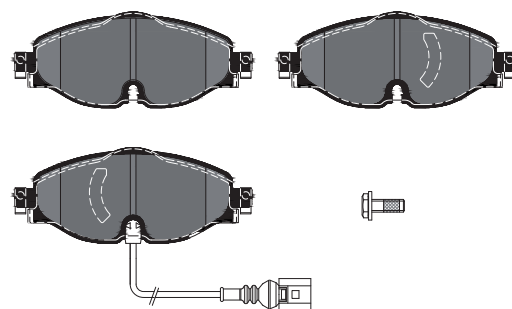

RANGE UPDATE

TEXTAR
BRAKE TECHNOLOGY

Part-No.: 2568301

Make	Model	Type	Year	Axle
SEAT	ATECA (KH7, KHP)	2.0 TDI	01/21	front
SEAT	TARRACO (KN2)	1.4 e-HYBRID	02/21	front
SEAT	TARRACO (KN2)	1.4 TSI Plug in Hybrid	02/21	front
SEAT	TARRACO (KN2)	2.0 TDI 4Drive	07/20	front
SEAT	TARRACO (KN2)	2.0 TFSI 4Drive	01/21	front