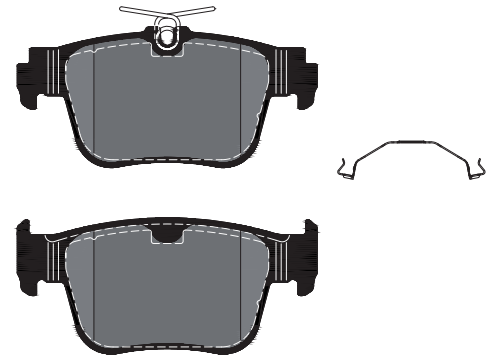

RANGE UPDATE

Part-No.: 2620601

Make	Model	Type	Year	Axle	Notes
VW	CADDY CALIFORNIA V Camper (SBB, SBJ)	1.5 TSi EVO	01/21	rear	Ø 300 mm
VW	CADDY CALIFORNIA V Camper (SBB, SBJ)	1.6 SRE	02/21	rear	Ø 300 mm
VW	CADDY CALIFORNIA V Camper (SBB, SBJ)	2.0 TDi BMT	09/20	rear	Ø 300 mm
VW	CADDY CALIFORNIA V Camper (SBB, SBJ)	2.0 TDi BMT 4WD	03/21	rear	Ø 300 mm
VW	CADDY V MPV (SBB, SBJ)	1.5 TSi EVO	01/21	rear	
VW	CADDY V MPV (SBB, SBJ)	1.6 SRE	02/21	rear	
VW	CADDY V MPV (SBB, SBJ)	2.0 TDi BMT	09/20	rear	
VW	CADDY V MPV (SBB, SBJ)	2.0 TDi BMT 4WD	03/21	rear	