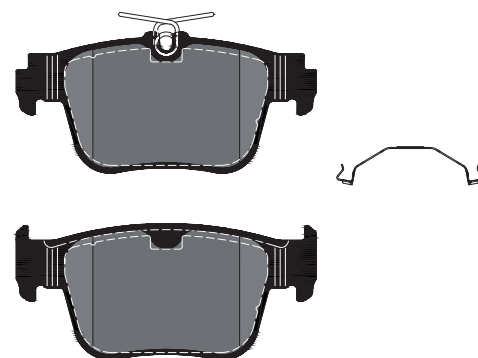

RANGE UPDATE

TEXTAR
BRAKE TECHNOLOGY

Part-No.: 2620601

Make	Model	Type	Year	Axle
SEAT	LEON (KL1)	1.0 TSI Mild Hybrid	08/20	rear
SEAT	LEON (KL1)	2.0 TFSI	03/21	rear
SEAT	LEON Sportstourer (KL8)	1.5 TGi	05/21	rear
SEAT	LEON Sportstourer (KL8)	2.0 TDI	11/20	rear
SEAT	LEON Sportstourer (KL8)	2.0 TDI 4Drive	11/20	rear
SEAT	LEON Sportstourer (KL8)	2.0 TFSI	03/21	rear