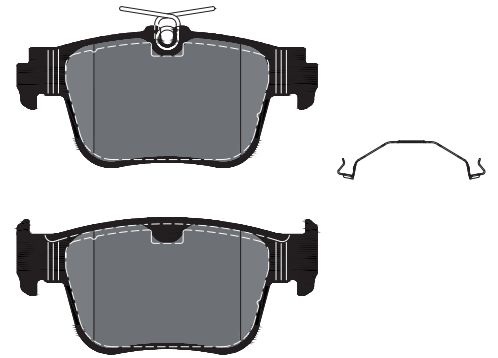

## Part-No.: 2620601

Make	Model	Type	Year	Axle
VW	GOLF VIII (CD1)	1.0 eTSI	06/20	rear
VW	GOLF VIII (CD1)	1.0 TSI	02/20	rear
VW	GOLF VIII (CD1)	1.4 GTE Plug-in Hybrid	07/20	rear
VW	GOLF VIII (CD1)	1.4 TSI eHybrid	07/20	rear
VW	GOLF VIII (CD1)	1.5 eTSI	11/20	rear
VW	GOLF VIII (CD1)	2.0 GTI	08/20	rear
VW	GOLF VIII (CD1)	2.0 GTI Clubsport	10/20	rear
VW	GOLF VIII (CD1)	2.0 TDI 4motion	06/21	rear
VW	GOLF VIII (CD1)	2.0 TDI GTD	09/20	rear
VW	GOLF VIII (CD1)	2.0 TSI R 4motion	09/20	rear
VW	GOLF ALLTRACK VIII (CG5)	2.0 TDI 4motion	11/20	rear
VW	GOLF VIII Variant (CG5)	1.4 TSI	01/21	rear
VW	GOLF VIII Variant (CG5)	2.0 GTI	09/20	rear
VW	GOLF VIII Variant (CG5)	2.0 TDI 4motion	09/20	rear
VW	GOLF VIII Variant (CG5)	2.0 TSI 4motion	06/21	rear
VW	GOLF VIII Variant (CG5)	2.0 TSI R 4motion	06/21	rear