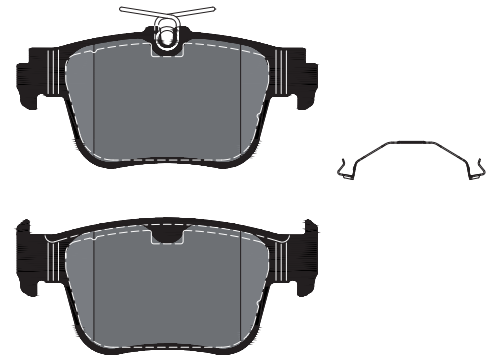

## Part-No.: 2620601

Make	Model	Type	Year	Axle	Note
CUPRA	FORMENTOR (KM7)	1.4 e-Hybrid	01/21	rear	
CUPRA	FORMENTOR (KM7)	1.4 e-Hybrid	01/21	rear	
CUPRA	FORMENTOR (KM7)	2.0 TSI 4Drive	07/20	rear	
CUPRA	LEON (KL1)	1.4 e-HYBRID	09/20	rear	
CUPRA	LEON (KL1)	2.0 TSI	06/21	rear	
CUPRA	LEON (KL1)	VZ 1.4 e-HYBRID	09/20	rear	
CUPRA	LEON Sportstourer (KL8)	1.4 e-HYBRID	09/20	rear	
CUPRA	LEON Sportstourer (KL8)	2.0 TSI	06/21	rear	
CUPRA	LEON Sportstourer (KL8)	2.0 TSI	06/21	rear	Ø 310 mm
CUPRA	LEON Sportstourer (KL8)	2.0 TSI 4Drive	06/21	rear	
CUPRA	LEON Sportstourer (KL8)	VZ 1.4 e-HYBRID	09/20	rear	