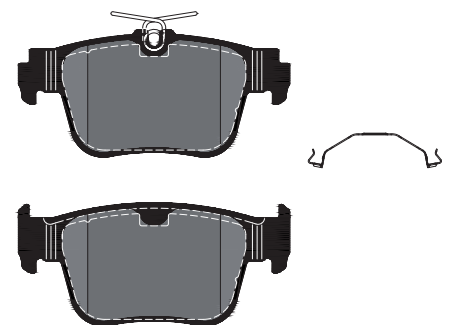

## Part-No.: 2620601

Make	Model	Type	Year	Axle
AUDI	A3 Limousine (8YS)	35 TDI	04/20	rear
AUDI	A3 Limousine (8YS)	35 TFSI Mild Hybrid	04/20	rear
AUDI	A3 Limousine (8YS)	40 TDI quattro	12/20	rear
AUDI	A3 Limousine (8YS)	40 TFSI quattro	07/21	rear
AUDI	A3 Sportback (8YA)	30 g-tron	07/20	rear
AUDI	A3 Sportback (8YA)	35 TDI	11/19	rear
AUDI	A3 Sportback (8YA)	35 TFSI Mild Hybrid	04/20	rear
AUDI	A3 Sportback (8YA)	40 TDI quattro	12/20	rear
AUDI	A3 Sportback (8YA)	45 TFSIe	07/21	rear