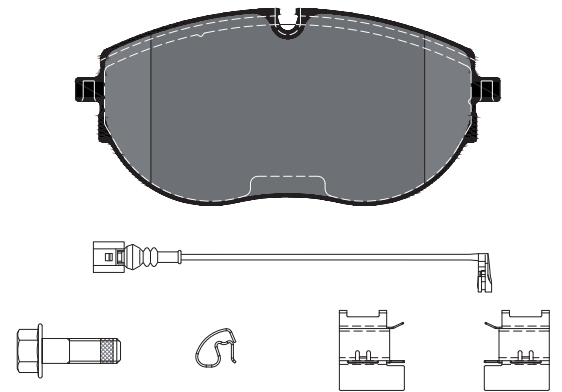

FIRST TO MARKET

Part-No.: 2627001

Make	Model	Type	Year	Axle
VW	CALIFORNIA T6 Camper (SGC, SGG, SHC)	2.0 TDI	07/19	front
VW	MULTIVAN VI (SGF, SGM, SGN, SHM, SHN)	2.0 TDI	07/19	front
VW	TRANSPORTER / CARAVELLE VI Bus (SGB, SGJ, SHB, SHJ)	2.0 TDI	10/19	front
VW	TRANSPORTER / CARAVELLE VI Bus (SGB, SGJ, SHB, SHJ)	2.0 TDI	07/19	front
VW	TRANSPORTER VI Van (SGA, SGH, SHA, SHH)	2.0 TDI	10/19	front
VW	TRANSPORTER VI Van (SGA, SGH, SHA, SHH)	2.0 TDI	07/19	front