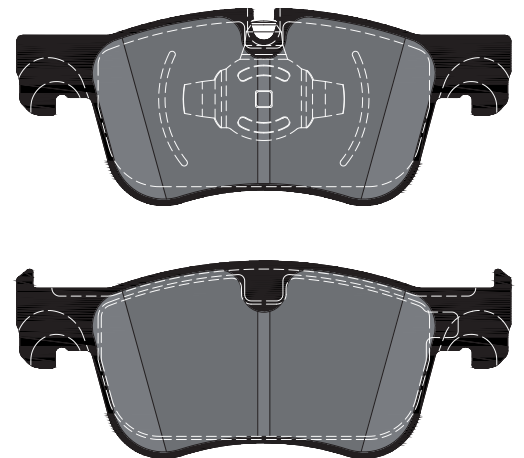

## Part-No.: 2583605

Make	Model	Type	Year	Axle	Note
OPEL	COMBO E Tour / Life (K9)	1.2	07/19	front	Ø 283 mm
OPEL	COMBO E Tour / Life (K9)	1.6	09/19	front	Ø 283 mm
OPEL	COMBO E Tour / Life (K9)	Combo-e	06/21	front	Ø 283 mm
VAUXHALL	COMBO Mk IV (E) Life (K9)	1.2	07/19	front	Ø 283 mm
VAUXHALL	COMBO Mk IV (E) Life (K9)	Combo-e	06/21	front	Ø 283 mm