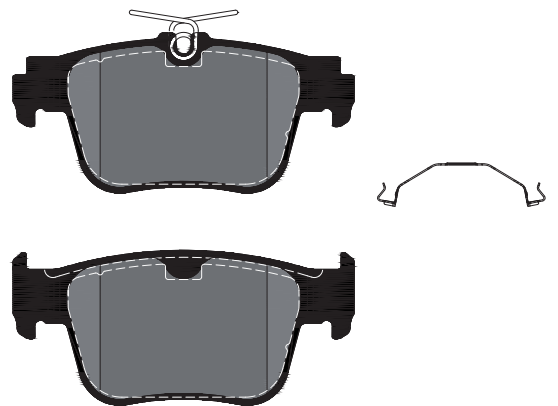

RANGE UPDATE

TEXTAR
BRAKE TECHNOLOGY

Part-No.: 2620601

Make	Model	Type	Year	Axle
VW	GOLF VIII (CD1)	1.5 TSI	07/19	rear
VW	GOLF VIII (CD1)	1.5 TSI	07/19	rear

Utilising cutting-edge brake technology, Textar brakes are precision engineered to offer maximum safety, performance and comfort. This uncompromising approach has been the very ethos of Textar for more than 100 years. And it's the reason why Textar remains a trusted partner to the world's leading vehicle manufacturers today.