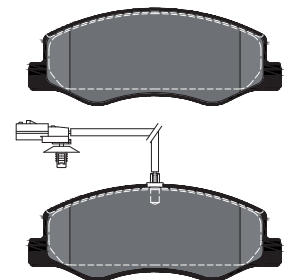

Part No.: 2517201

Make	Model	Type	Year	Axle
NISSAN	INTERSTAR Van (X62B)	dCi 130 RWD	11/21	rear
NISSAN	INTERSTAR Van (X62B)	dCi 145 RWD	11/21	rear
NISSAN	INTERSTAR Van (X62B)	dCi 165 RWD	11/21	rear