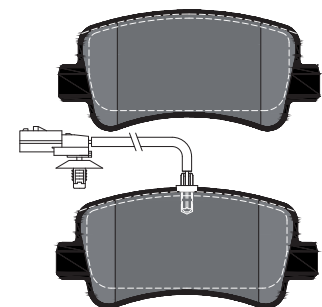

Part No.: 2511201

Make	Model	Type	Year	Axle
NISSAN	INTERSTAR Van (X62B)	dCi 110	11/21	rear
NISSAN	INTERSTAR Van (X62B)	dCi 130 RWD	11/21	rear
NISSAN	INTERSTAR Van (X62B)	dCi 135	11/21	rear
NISSAN	INTERSTAR Van (X62B)	dCi 145 RWD	11/21	rear
NISSAN	INTERSTAR Van (X62B)	dCi 165 RWD	11/21	rear

With our premium brand Textar we offer one of the largest product portfolios for current motor vehicles. We continuously investigate if our Textar brake products are suitable for new vehicle types and keep you up to date with our Textar range updates.

For further product information please visit: