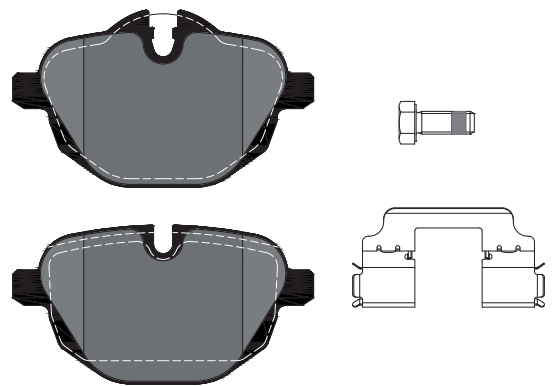

RANGE UPDATE

TEXTAR
BRAKE TECHNOLOGY

Part-No.: 2456101

Make	Model	Type	Year	Axle
BMW	iX3 (G08)	Electric	09/20	rear
BMW	iX3 (G08)	Electric	09/20	rear

Utilising cutting-edge brake technology, Textar brakes are precision engineered to offer maximum safety, performance and comfort. This uncompromising approach has been the very ethos of Textar for more than 100 years. And it's the reason why Textar remains a trusted partner to the world's leading vehicle manufacturers today.