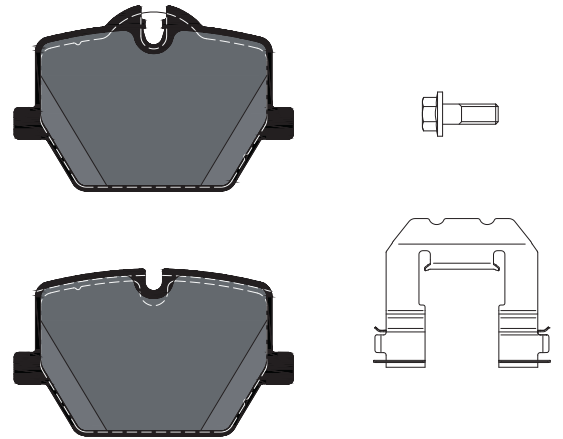

FIRST TO MARKET

Brake Pads for the new Toyota Supra

Part-No.: 2147401

Make	Model	Type	Year	Axle
TOYOTA	SUPRA (DB_)	2.0 (DB22, DB21, DB23)	06/19	rear
TOYOTA	SUPRA (DB_)	2.0 (DB82, DB81)	06/19	rear
TOYOTA	SUPRA (DB_)	3.0 (DB01, DB02, DB03)	07/20	rear
TOYOTA	SUPRA (DB_)	3.0 GR (DB41, DB42, DB43)	03/19	rear