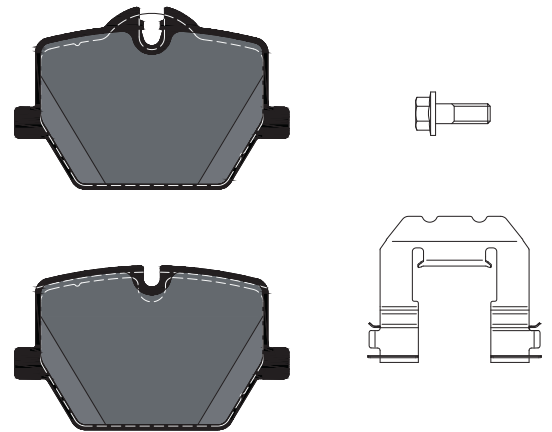

FIRST TO MARKET

Brake Pads for the new BMW

Part-No.: 2147401

Make	Model	Type	Year	Axle
BMW	2 Coupe (G42)	M240 i xDrive	08/21	rear
BMW	3 (G20, G80, G28)	316 d	11/20	rear
BMW	3 (G20, G80, G28)	320 d Mild-Hybrid	03/20	rear
BMW	3 (G20, G80, G28)	320 e Plug-in-Hybrid	07/20	rear
BMW	3 Touring (G21, G81)	M 340 i Mild-Hybrid xDrive	11/20	rear
BMW	4 Coupe (G22, G82)	M 440 i Mild-Hybrid xDrive	11/20	rear
BMW	4 Gran Coupe (G26)	420 i	07/21	rear
BMW	i4 (G26)	eDrive40	11/21	rear