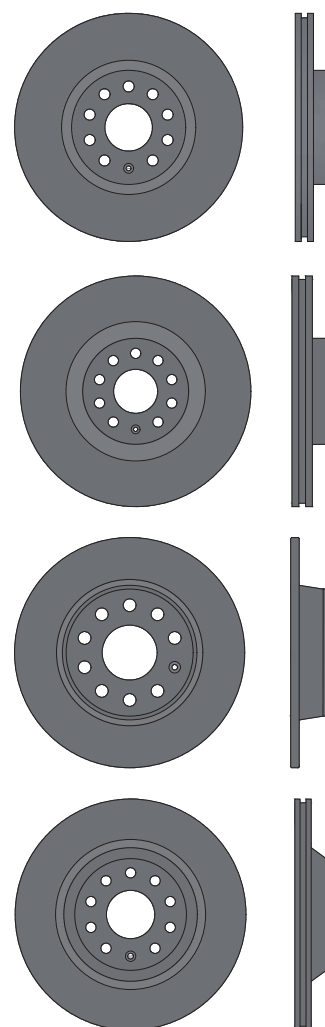

### Part No.: 92120505

Make	Model	Type	Year	Axle
CUPRA	FORMENTOR (KM7)	1.4 e-Hybrid	01/21	front
CUPRA	FORMENTOR (KM7)	1.5 TSI	11/20	front
CUPRA	FORMENTOR (KM7)	2.0 TDI	03/21	front

### Part No.: 92229805

Make	Model	Type	Year	Axle
CUPRA	FORMENTOR (KM7)	1.4 e-Hybrid	01/21	front
CUPRA	FORMENTOR (KM7)	2.0 TSI	03/21	front
CUPRA	FORMENTOR (KM7)	VZ 1.4 e-Hybrid	02/21	front

### Part No.: 92224903

Make	Model	Type	Year	Axle
CUPRA	FORMENTOR (KM7)	1.4 e-Hybrid	01/21	rear
CUPRA	FORMENTOR (KM7)	2.0 TSI 4Drive	08/20	rear
CUPRA	FORMENTOR (KM7)	VZ 1.4 e-Hybrid	02/21	rear

### Part No.: 92140703

Make	Model	Type	Year	Axle
CUPRA	FORMENTOR (KM7)	1.4 e-Hybrid	01/21	rear
CUPRA	FORMENTOR (KM7)	1.5 TSI	11/20	rear
CUPRA	FORMENTOR (KM7)	2.0 TDI	03/21	rear
CUPRA	FORMENTOR (KM7)	2.0 TSI	03/21	rear