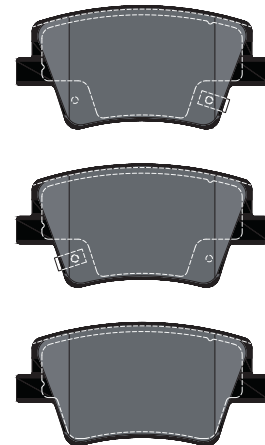

FIRST TO MARKET

Brake Pads for the new Hyundai Santa Fe

TEXTAR
BRAKE TECHNOLOGY

Part-No.: 2431201

Make	Model	Type	Year	Axle
HYUNDAI	SANTA FÉ IV (TM, TMA)	2.0 CRDi	02/18	rear
HYUNDAI	SANTA FÉ IV (TM, TMA)	2.0 CRDi AWD	02/18	rear
HYUNDAI	SANTA FÉ IV (TM, TMA)	2.2 CRDi	07/18	rear
HYUNDAI	SANTA FÉ IV (TM, TMA)	2.2 CRDi AWD	07/18	rear
HYUNDAI	SANTA FÉ IV (TM, TMA)	2.4 AWD	07/18	rear
HYUNDAI	SANTA FÉ IV (TM, TMA)	2.4 GDI AWD	07/18	rear
HYUNDAI	SANTA FÉ IV (TM, TMA)	3.5 MPI AWD	07/19	rear
HYUNDAI	SANTA FÉ IV SUV Van (TM)	2.2 CRDi	07/18	rear
HYUNDAI	SANTA FÉ IV SUV Van (TM)	2.2 CRDi AWD	07/18	rear