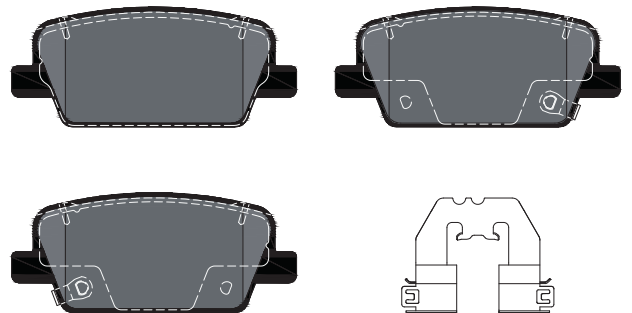

FIRST TO MARKET

Brake Pads for the new Hyundai Santa Fe

Part-No.: 2614201

Make	Model	Type	Year	Axle
HYUNDAI	SANTA FÉ IV (TM, TMA)	2.0 CRDi	02/18	rear
HYUNDAI	SANTA FÉ IV (TM, TMA)	2.0 CRDi AWD	02/18	rear
HYUNDAI	SANTA FÉ IV (TM, TMA)	2.2 CRDi	07/18	rear
HYUNDAI	SANTA FÉ IV (TM, TMA)	2.2 CRDi AWD	07/18	rear
HYUNDAI	SANTA FÉ IV (TM, TMA)	2.4 AWD	07/18	rear
HYUNDAI	SANTA FÉ IV (TM, TMA)	2.4 GDI AWD	07/18	rear
HYUNDAI	SANTA FÉ IV (TM, TMA)	3.5 MPI AWD	07/19	rear
HYUNDAI	SANTA FÉ IV SUV Van (TM)	2.2 CRDi	07/18	rear
HYUNDAI	SANTA FÉ IV SUV Van (TM)	2.2 CRDi AWD	07/18	rear