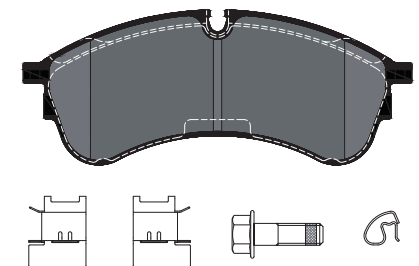

### Part No.: 2214701

Make	Model	Type	Year	Axle
VW	GRAND CALIFORNIA Camper (SCB, SCC)	2.0 TDI	04/19 -	rear - PR 1LB / front - PR 1LA
VW	GRAND CALIFORNIA Camper (SCB, SCC)	2.0 TDI 4motion	04/19 -	rear - PR 1LB / front - PR 1LA

### Part No.: 2217801

Make	Model	Type	Year	Axle
VW	GRAND CALIFORNIA Camper (SCB, SCC)	2.0 TDI	04/19 -	front - PR 1LB
VW	GRAND CALIFORNIA Camper (SCB, SCC)	2.0 TDI 4motion	04/19 -	front - PR 1LB

Utilising cutting-edge brake technology, Textar brakes are precision engineered to offer maximum safety, performance and comfort. This uncompromising approach has been the very ethos of Textar for more than 100 years. And it's the reason why Textar remains a trusted partner to the world's leading vehicle manufacturers today.