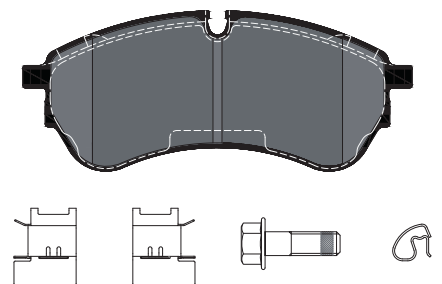

### Part No.: 2214701

Make	Model	Type	Year	Axle
VW	GRAND CALIFORNIA Camper (SCB, SCC)	2.0 TDI	04/19 -	rear - PR 1LB / front - PR 1LA
VW	GRAND CALIFORNIA Camper (SCB, SCC)	2.0 TDI 4motion	04/19 -	rear - PR 1LB / front - PR 1LA

### Part No.: 2217801

Make	Model	Type	Year	Axle
VW	GRAND CALIFORNIA Camper (SCB, SCC)	2.0 TDI	04/19 -	front - PR 1LB
VW	GRAND CALIFORNIA Camper (SCB, SCC)	2.0 TDI 4motion	04/19 -	front - PR 1LB

Utilising cutting-edge brake technology, Textar brakes are precision engineered to offer maximum safety, performance and comfort. This uncompromising approach has been the very ethos of Textar for more than 100 years. And it's the reason why Textar remains a trusted partner to the world's leading vehicle manufacturers today.