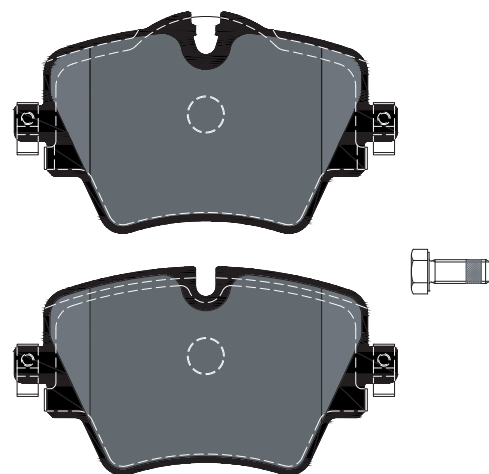

## Brake pads for the new Toyota Supra

### Part No.: 2561701

Make	Model	Type	Year	Axle
TOYOTA	SUPRA (DB_)	2.0 (DB82, DB81)	06/19 -	front
TOYOTA	SUPRA (DB_)	3.0 GR (DB41, DB42, DB43)	03/19 -	front

Utilising cutting-edge brake technology, Textar brakes are precision engineered to offer maximum safety, performance and comfort. This uncompromising approach has been the very ethos of Textar for more than 100 years. And it's the reason why Textar remains a trusted partner to the world's leading vehicle manufacturers today.