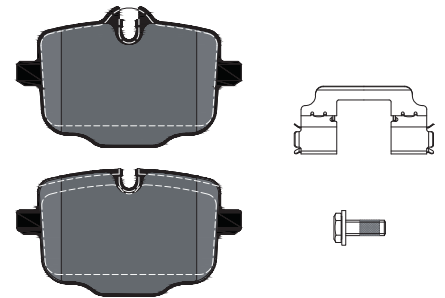

## Brake Pads for the new BMW X4

### Part No.: 2470401

Make	Model	Type	Year	Axle
BMW	X4 (G02, F98)	M40 d xDrive	04/18 -	rear
BMW	X4 (G02, F98)	M40 i xDrive	04/18 -	rear
BMW	X4 (G02, F98)	xDrive 20 d	04/18 -	rear
BMW	X4 (G02, F98)	xDrive 20 i	04/18 -	rear
BMW	X4 (G02, F98)	xDrive 25 d	04/18 -	rear
BMW	X4 (G02, F98)	xDrive 30 d	04/18 -	rear
BMW	X4 (G02, F98)	xDrive 30 d	09/18 -	rear
BMW	X4 (G02, F98)	xDrive 30 i	04/18 -	rear

### Part No.: 2590001

Make	Model	Type	Year	Axle
BMW	X4 (G02, F98)	xDrive 25 d	04/18 -	front
BMW	X4 (G02, F98)	xDrive 30 d	04/18 -	front
BMW	X4 (G02, F98)	xDrive 30 d	09/18 -	front

Utilising cutting-edge brake technology, Textar brakes are precision engineered to offer maximum safety, performance and comfort. This uncompromising approach has been the very ethos of Textar for more than 100 years. And it's the reason why Textar remains a trusted partner to the world's leading vehicle manufacturers today.