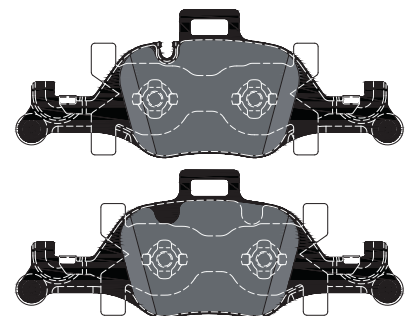

## Brake Pads for the new BMW X4

### Part No.: 2470401

Make	Model	Type	Year	Axle
BMW	X4 (G02, F98)	M40 d xDrive	04/18 -	rear
BMW	X4 (G02, F98)	M40 i xDrive	04/18 -	rear
BMW	X4 (G02, F98)	xDrive 20 d	04/18 -	rear
BMW	X4 (G02, F98)	xDrive 20 i	04/18 -	rear
BMW	X4 (G02, F98)	xDrive 25 d	04/18 -	rear
BMW	X4 (G02, F98)	xDrive 30 d	04/18 -	rear
BMW	X4 (G02, F98)	xDrive 30 d	09/18 -	rear
BMW	X4 (G02, F98)	xDrive 30 i	04/18 -	rear

### Part No.: 2590001

Make	Model	Type	Year	Axle
BMW	X4 (G02, F98)	xDrive 25 d	04/18 -	front
BMW	X4 (G02, F98)	xDrive 30 d	04/18 -	front
BMW	X4 (G02, F98)	xDrive 30 d	09/18 -	front

Utilising cutting-edge brake technology, Textar brakes are precision engineered to offer maximum safety, performance and comfort. This uncompromising approach has been the very ethos of Textar for more than 100 years. And it's the reason why Textar remains a trusted partner to the world's leading vehicle manufacturers today.