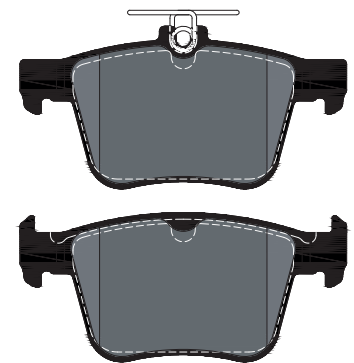

RANGE UPDATE

Brake Pads for the new Seat Terraco

TEXTAR
BRAKE TECHNOLOGY

Part No.: 2473803

Make	Model	Type	Year	Axle
SEAT	TARRACO (KN2_)	1.5 TSi ACT	09/18 -	Front
SEAT	TARRACO (KN2_)	2.0 TDi	09/18 -	Front
SEAT	TARRACO (KN2_)	2.0 TDi 4Drive	09/18 -	Front
SEAT	TARRACO (KN2_)	2.0 TDi 4Drive	09/18 -	Front
SEAT	TARRACO (KN2_)	2.0 TSi 4Drive	11/18 -	Front

Part No.: 2500901

Make	Model	Type	Year	Axle
SEAT	TARRACO (KN2_)	1.5 TSi ACT	09/18 -	rear
SEAT	TARRACO (KN2_)	2.0 TDi	09/18 -	rear
SEAT	TARRACO (KN2_)	2.0 TDi 4Drive	09/18 -	rear
SEAT	TARRACO (KN2_)	2.0 TDi 4Drive	09/18 -	rear
SEAT	TARRACO (KN2_)	2.0 TSi 4Drive	11/18 -	rear