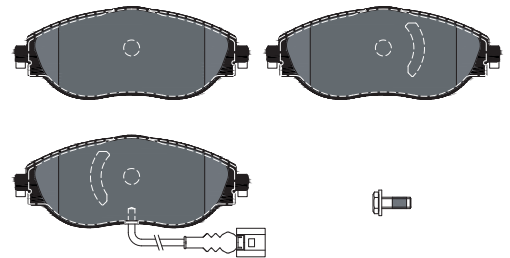

RANGE UPDATE

Brake Pads for the new Seat Terraco

TEXTAR
BRAKE TECHNOLOGY

Part No.: 2473803

Make	Model	Type	Year	Axle
SEAT	TARRACO (KN2_)	1.5 TSi ACT	09/18 -	Front
SEAT	TARRACO (KN2_)	2.0 TDi	09/18 -	Front
SEAT	TARRACO (KN2_)	2.0 TDi 4Drive	09/18 -	Front
SEAT	TARRACO (KN2_)	2.0 TDi 4Drive	09/18 -	Front
SEAT	TARRACO (KN2_)	2.0 TSi 4Drive	11/18 -	Front

Part No.: 2500901

Make	Model	Type	Year	Axle
SEAT	TARRACO (KN2_)	1.5 TSi ACT	09/18 -	rear
SEAT	TARRACO (KN2_)	2.0 TDi	09/18 -	rear
SEAT	TARRACO (KN2_)	2.0 TDi 4Drive	09/18 -	rear
SEAT	TARRACO (KN2_)	2.0 TDi 4Drive	09/18 -	rear
SEAT	TARRACO (KN2_)	2.0 TSi 4Drive	11/18 -	rear