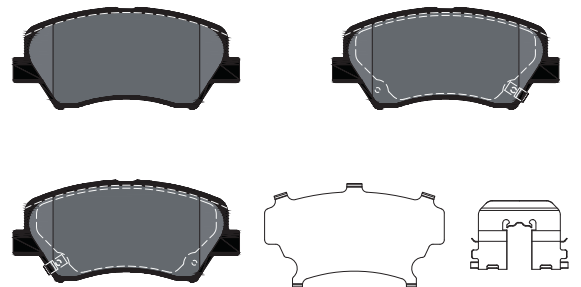

RANGE UPDATE

Brake pads for the new Kia Ceed Sportswagon

Part No.: 2570801

Make	Model	Type	Year	Axle
KIA	CEED Sportswagon (CD)	1.4	04/18 -	front

Utilising cutting-edge brake technology, Textar brakes are precision engineered to offer maximum safety, performance and comfort. This uncompromising approach has been the very ethos of Textar for more than 100 years. And it's the reason why Textar remains a trusted partner to the world's leading vehicle manufacturers today.