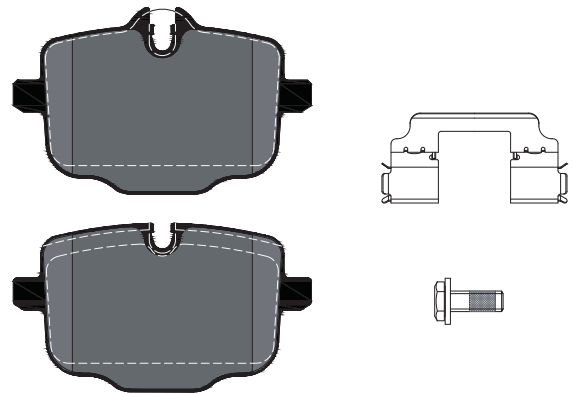

## Brake pads for the new BMW 8

### Part No.: 2470401

Make	Model	Type	Year	Axle
BMW	8 (G15)	840 d xDrive	07/18 -	rear

Utilising cutting-edge brake technology, Textar brakes are precision engineered to offer maximum safety, performance and comfort. This uncompromising approach has been the very ethos of Textar for more than 100 years. And it's the reason why Textar remains a trusted partner to the world's leading vehicle manufacturers today.