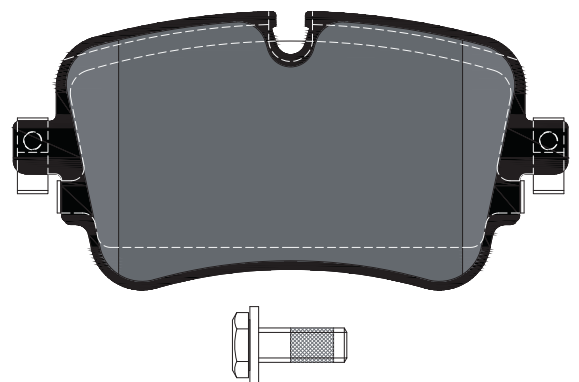

RANGE UPDATE

Brake pads for the new Audi E-Tron

Part No.: 2230701

Make	Model	Type	Year	Axle
AUDI	E-TRON (GEN_)	Electric quattro	09/18 -	rear

Utilising cutting-edge brake technology, Textar brakes are precision engineered to offer maximum safety, performance and comfort. This uncompromising approach has been the very ethos of Textar for more than 100 years. And it's the reason why Textar remains a trusted partner to the world's leading vehicle manufacturers today.