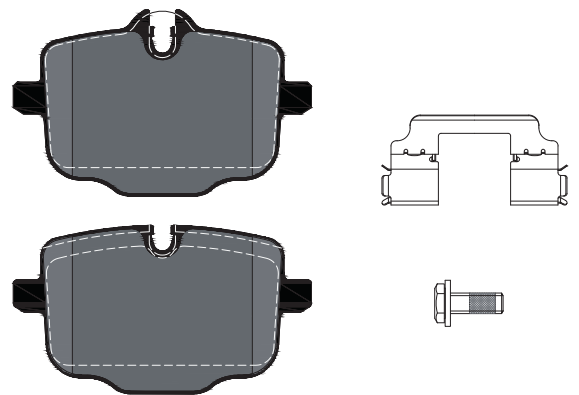

RANGE UPDATE

Brake pads for the new BMW X5

Part No.: 2470401

Make	Model	Type	Year	Axle
BMW	X5 (G05)	xDrive 30 d	08/18 -	rear
BMW	X5 (G05)	xDrive 40 i	08/18 -	rear
BMW	X5 (G05)	xDrive M 50 d	08/18 -	rear
BMW	X5 (G05)	xDrive 30 d	08/18 -	rear