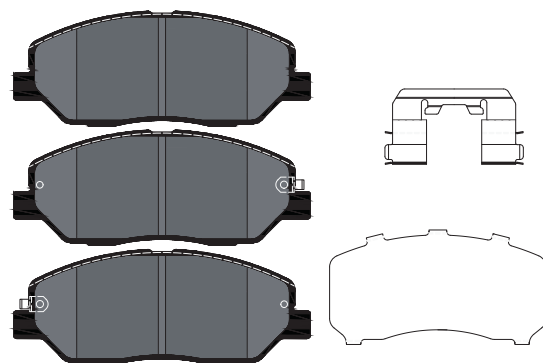

RANGE UPDATE

Brake Pads for the new Hyundai Santa Fe

TEXTAR
BRAKE TECHNOLOGY

Part-No.: 2435101

| Make | Model | Type | Year | Axle |
|---------|------------------|-----------|---------|-------|
| HYUNDAI | SANTA FE IV (TM) | 2.0 | 02/18 - | front |
| HYUNDAI | SANTA FE IV (TM) | 2.0 AWD | 02/18 - | front |
| HYUNDAI | SANTA FE IV (TM) | 2.0 D | 02/18 - | front |
| HYUNDAI | SANTA FE IV (TM) | 2.0 D AWD | 02/18 - | front |
| HYUNDAI | SANTA FE IV (TM) | 2.2 D | 02/18 - | front |
| HYUNDAI | SANTA FE IV (TM) | 2.2 D AWD | 02/18 - | front |

Part-No.: 2552001

| Make | Model | Type | Year | Axle |
|---------|------------------|-----------|---------|------|
| HYUNDAI | SANTA FE IV (TM) | 2.0 | 02/18 - | rear |
| HYUNDAI | SANTA FE IV (TM) | 2.0 AWD | 02/18 - | rear |
| HYUNDAI | SANTA FE IV (TM) | 2.0 D | 02/18 - | rear |
| HYUNDAI | SANTA FE IV (TM) | 2.0 D AWD | 02/18 - | rear |
| HYUNDAI | SANTA FE IV (TM) | 2.2 D | 02/18 - | rear |
| HYUNDAI | SANTA FE IV (TM) | 2.2 D AWD | 02/18 - | rear |