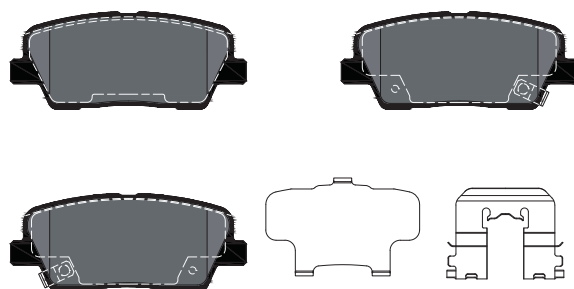

RANGE UPDATE

Brake Pads for the new Hyundai Santa Fe

TEXTAR
BRAKE TECHNOLOGY

Part-No.: 2435101

| Make | Model | Type | Year | Axle |
|---------|------------------|-----------|---------|-------|
| HYUNDAI | SANTA FE IV (TM) | 2.0 | 02/18 - | front |
| HYUNDAI | SANTA FE IV (TM) | 2.0 AWD | 02/18 - | front |
| HYUNDAI | SANTA FE IV (TM) | 2.0 D | 02/18 - | front |
| HYUNDAI | SANTA FE IV (TM) | 2.0 D AWD | 02/18 - | front |
| HYUNDAI | SANTA FE IV (TM) | 2.2 D | 02/18 - | front |
| HYUNDAI | SANTA FE IV (TM) | 2.2 D AWD | 02/18 - | front |

Part-No.: 2552001

| Make | Model | Type | Year | Axle |
|---------|------------------|-----------|---------|------|
| HYUNDAI | SANTA FE IV (TM) | 2.0 | 02/18 - | rear |
| HYUNDAI | SANTA FE IV (TM) | 2.0 AWD | 02/18 - | rear |
| HYUNDAI | SANTA FE IV (TM) | 2.0 D | 02/18 - | rear |
| HYUNDAI | SANTA FE IV (TM) | 2.0 D AWD | 02/18 - | rear |
| HYUNDAI | SANTA FE IV (TM) | 2.2 D | 02/18 - | rear |
| HYUNDAI | SANTA FE IV (TM) | 2.2 D AWD | 02/18 - | rear |