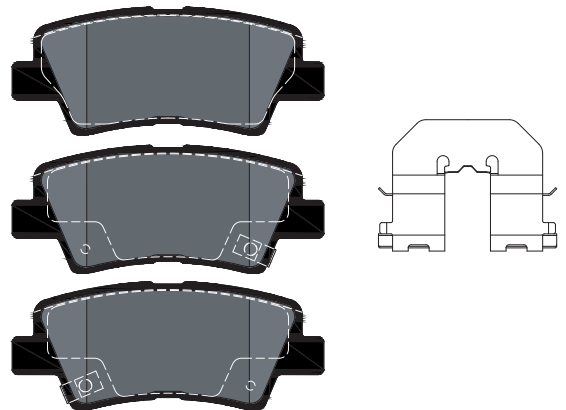

### Part-No.: 2533701

Make	Model	Type	Year	Axle
HYUNDAI	ACCENT Hatchback (HCR)	1.6 VTVT	01/17 -	rear

### Part-No.: 2534801

Make	Model	Type	Year	Axle
HYUNDAI	ACCENT Hatchback (HCR)	1.6 VTVT	01/17 -	front

Utilising cutting-edge brake technology, Textar brakes are precision engineered to offer maximum safety, performance and comfort. This uncompromising approach has been the very ethos of Textar for more than 100 years. And it's the reason why Textar remains a trusted partner to the world's leading vehicle manufacturers today.