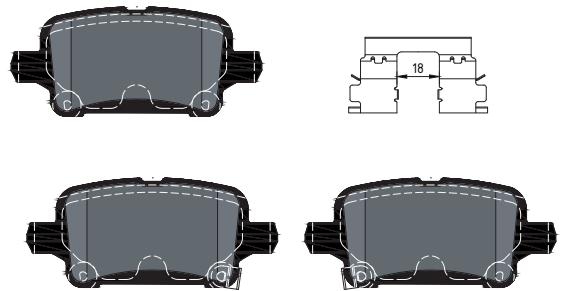

RANGE UPDATE

Brake Pads for the new Chevrolet Cruze Hatchback

Part-No.: 2212901

Make	Model	Type	Year	Axle
CHEVROLET	CRUZE Hatchback	1.4	01/17 -	rear

Part-No.: 2234201 + 2234501

Make	Model	Type	Year	Axle
CHEVROLET	CRUZE Hatchback	1.4	01/17 -	front
CHEVROLET	CRUZE Hatchback	1.4	01/17 -	front