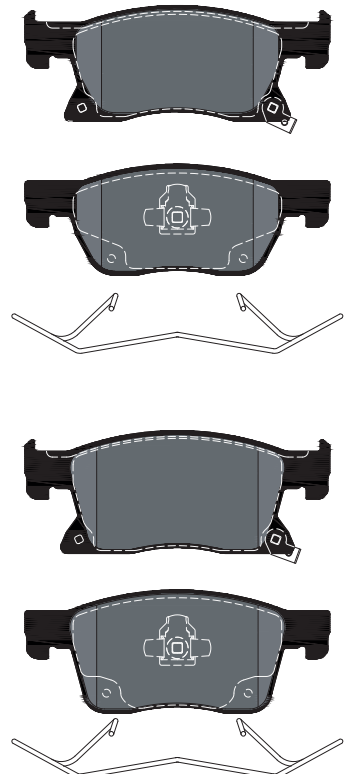

RANGE UPDATE

Brake Pads for the new Chevrolet Cruze Hatchback

Part-No.: 2212901

Make	Model	Type	Year	Axle
CHEVROLET	CRUZE Hatchback	1.4	01/17 -	rear

Part-No.: 2234201 + 2234501

Make	Model	Type	Year	Axle
CHEVROLET	CRUZE Hatchback	1.4	01/17 -	front
CHEVROLET	CRUZE Hatchback	1.4	01/17 -	front